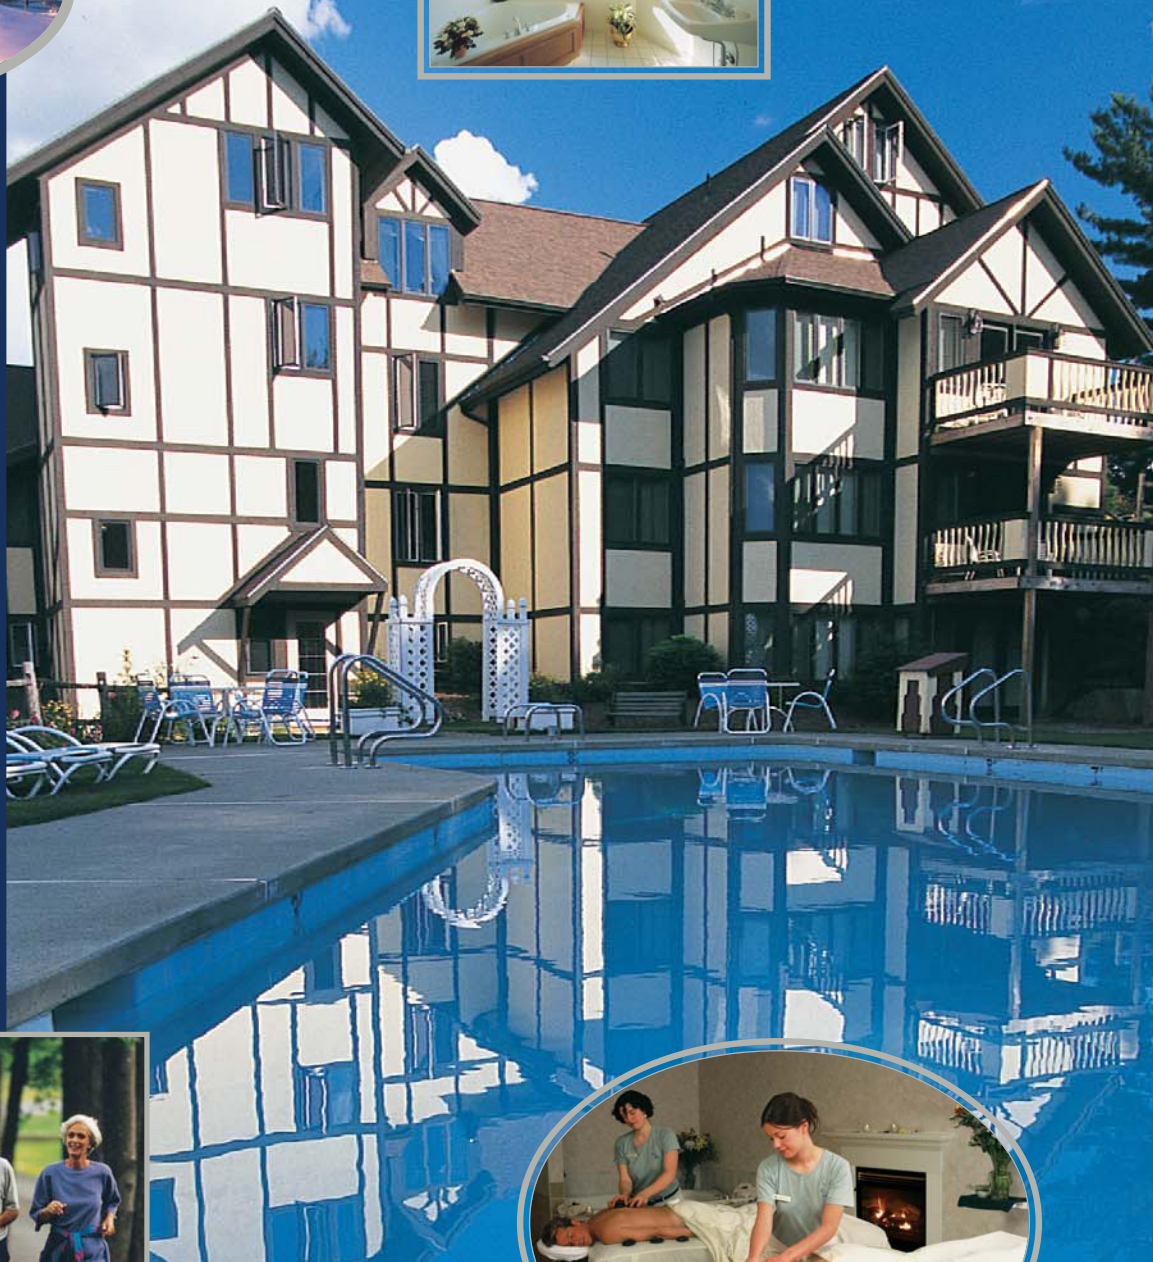

These facilities include:

SPA FACILITIES

- ◆ Aqua Solarium (Hydro therapeutic waterfall and mineral pool)
- ◆ Private men's and women's sanctuary fireplace lounges.
- ◆ Juice bars, saunas, steam rooms and jacuzzis.
- ◆ Private women's sunning deck.

SPORTS FACILITIES

- ◆ Cybex fitness centre. Fitness class studio. Spin studio.
- ◆ Racquetball/Squash courts. Ladies only fitness room.
- ◆ Outdoor Jacuzzi. Stretching room. Indoor & Outdoor pool.
- ◆ Golf practice facilities. Tennis Courts.

Bluff House Suites are luxuriously appointed

The Bluff House offers guests at Ye Olde England Inne luxurious suites with ensuite jacuzzi baths, luxurious linens and robes, deluxe furnishings and spectacular views. Our award-winning dining, lively English Pub and comfortable Inne atmosphere will delight and pamper you. Romantic adventure awaits you here in the alluring serenity of the magnificent Green Mountains surrounding Ye Olde England Inne. The Inne offers the perfect combination of outdoor excitement and relaxation... all yours to share with that perfect someone.

Stowe's recreation path offers a variety of scenic, year round exercise options.

Enjoy a luxurious hot stone couple's massage.