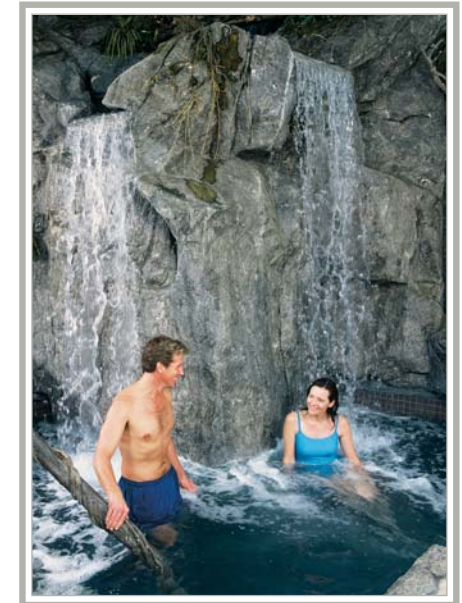

*Combining the beautiful and luxurious
accommodations in Bluff House with the
benefits of this spectacular new 50,000
square foot spa facility, our discerning guests
may now enjoy a truly world-class experience
in our magnificent mountain setting.*

Relax with one of the many therapy massages

If it suits you, join a fitness class

The Spa TREATMENT

 **Ye Olde
England Inn**

STOWE, VERMONT
WWW.STOWEROMANCE.COM

*A timeless tradition of authentic
British hospitality*

Bluff House Suites are luxuriously appointed

The Bluff House offers guests at Ye Olde England Inne luxurious suites with ensuite jacuzzi baths, luxurious linens and robes, deluxe furnishings and spectacular views. Our award-winning dining, lively English Pub and comfortable Inne atmosphere will delight and pamper you. Romantic adventure awaits you here in the alluring serenity of the magnificent Green Mountains surrounding Ye Olde England Inne. The Inne offers the perfect combination of outdoor excitement and relaxation... all yours to share with that perfect someone.

Stowe's recreation path offers a variety of scenic, year round exercise options.

Enjoy a luxurious hot stone couple's massage.